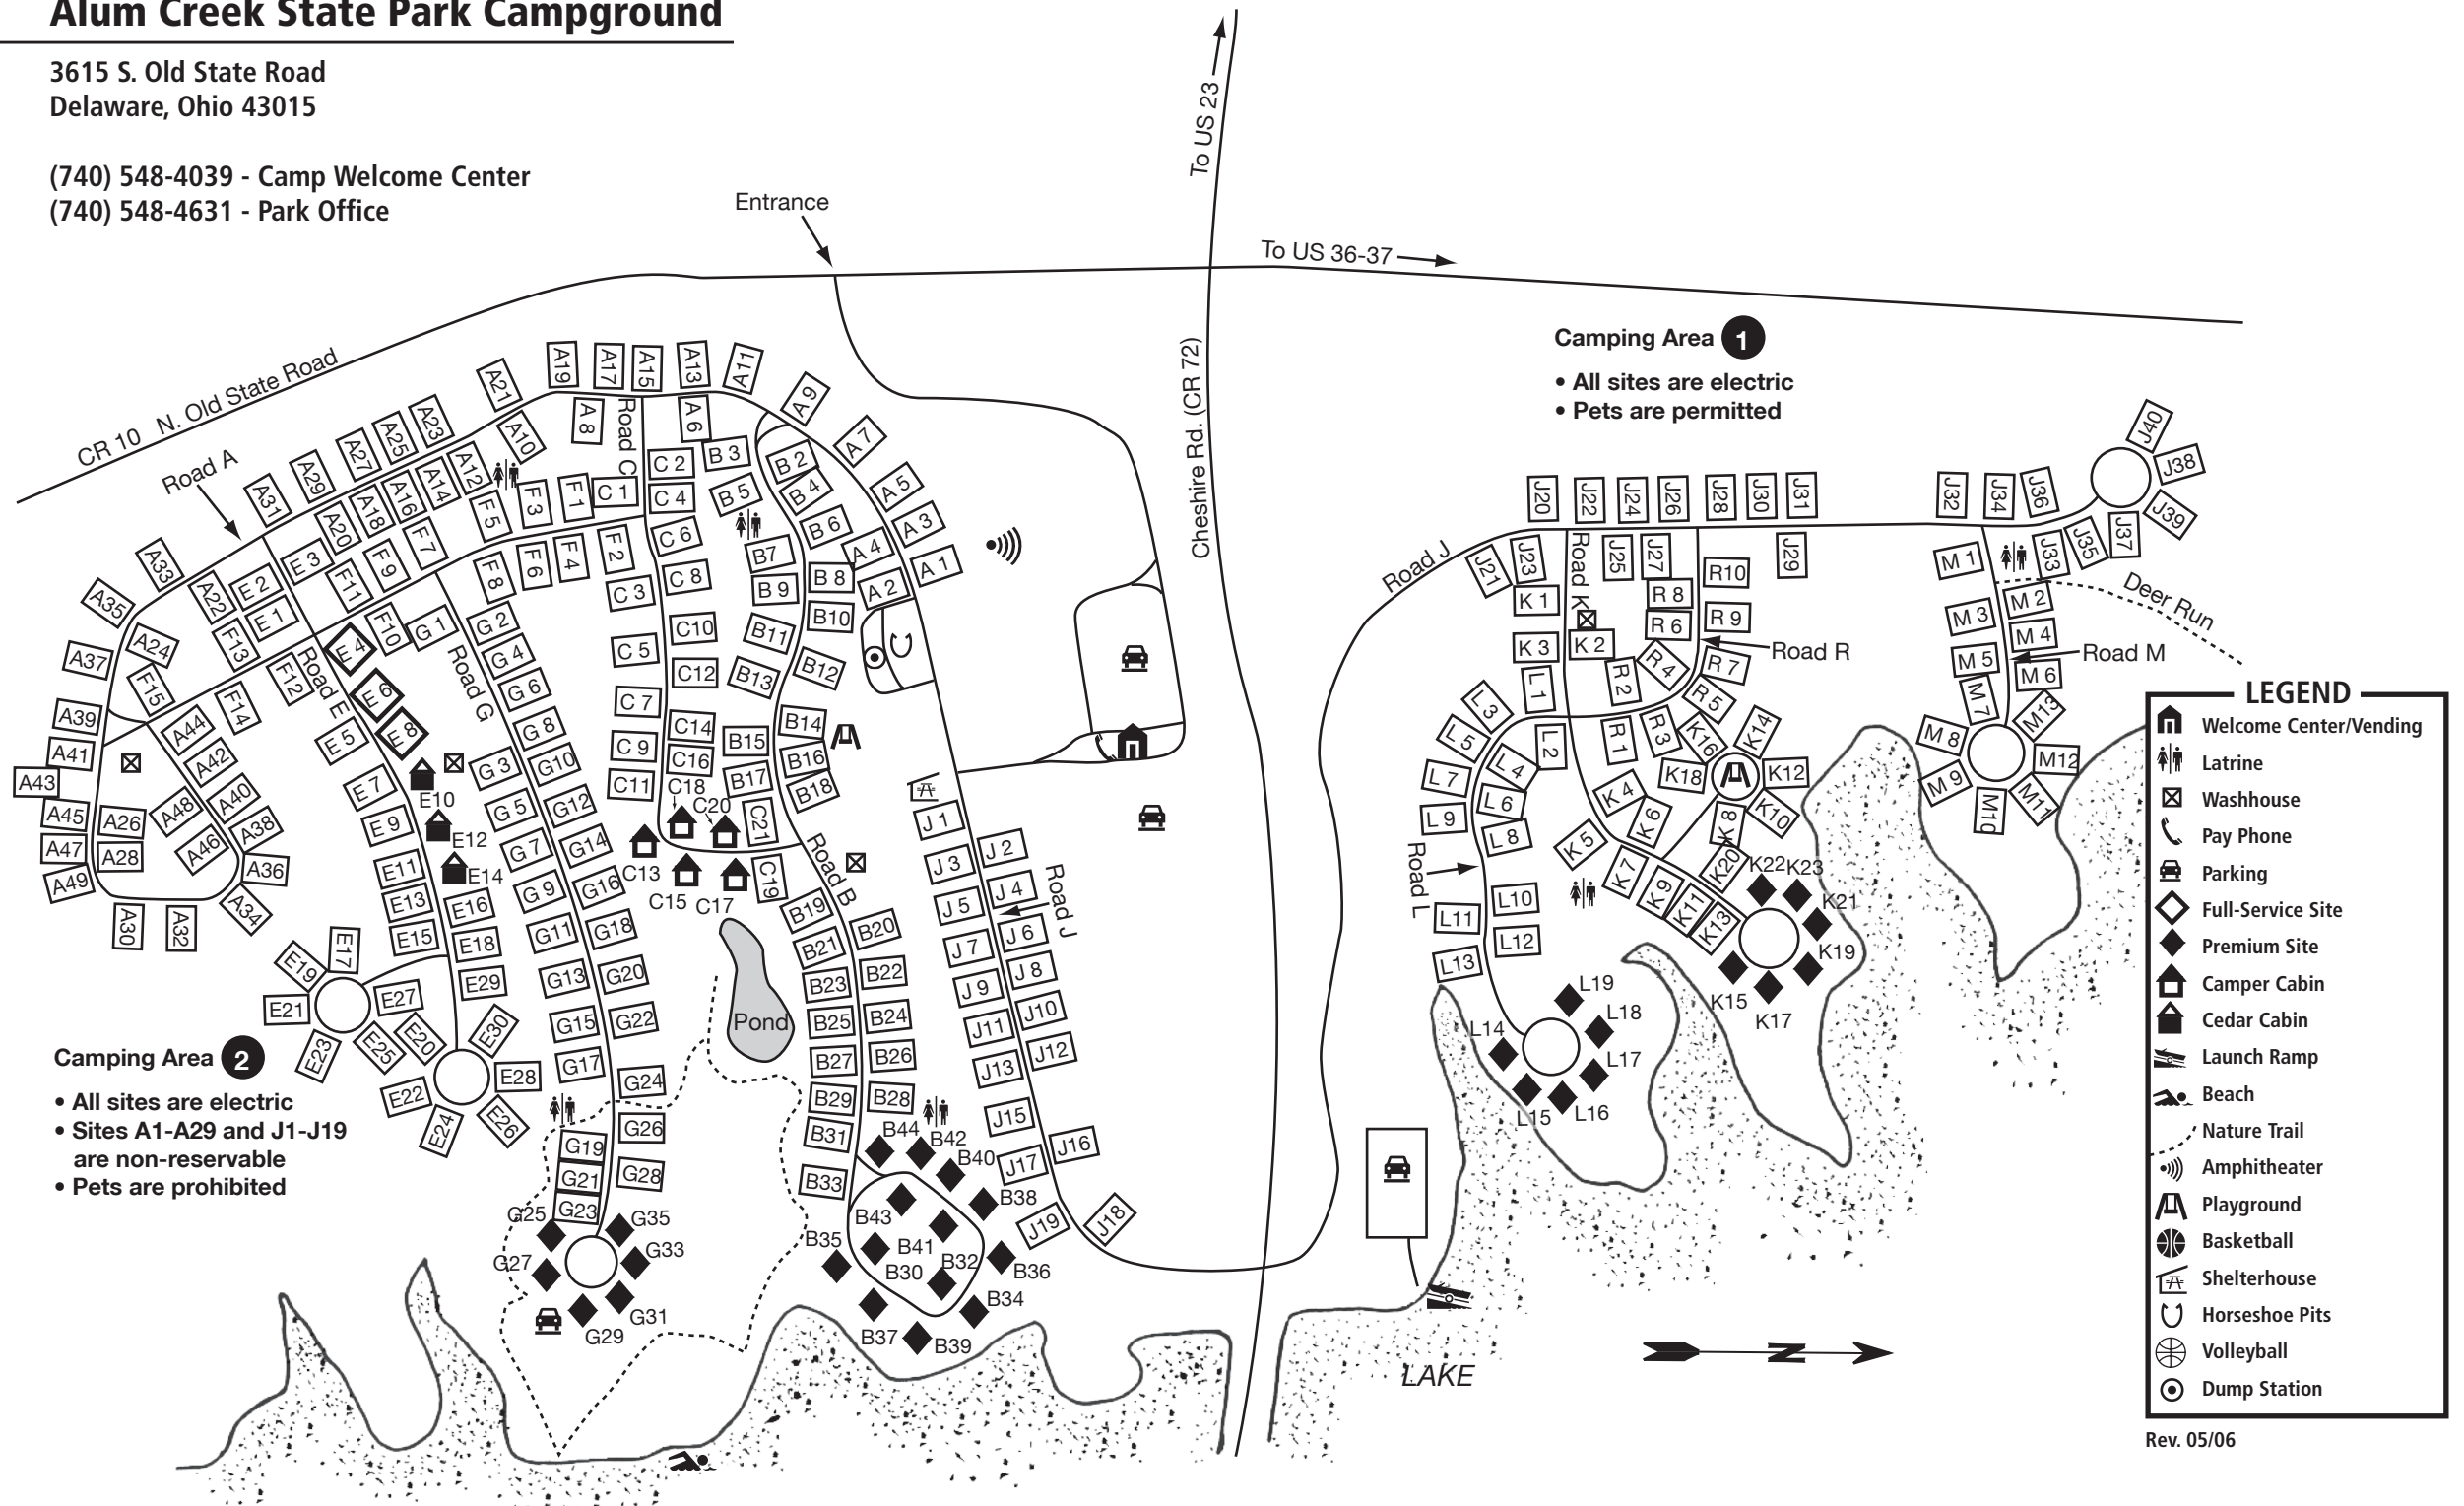

Alum Creek State Park Campground

3615 S. Old State Road
Delaware, Ohio 43015

(740) 548-4039 - Camp Welcome Center
(740) 548-4631 - Park Office

Camping Area 1

- All sites are electric
- Pets are permitted

Camping Area 2

- All sites are electric
- Sites A1-A29 and J1-J19 are non-reservable
- Pets are prohibited

LEGEND	
	Welcome Center/Vending
	Latrine
	Washhouse
	Pay Phone
	Parking
	Full-Service Site
	Premium Site
	Camper Cabin
	Cedar Cabin
	Launch Ramp
	Beach
	Nature Trail
	Amphitheater
	Playground
	Basketball
	Shelterhouse
	Horseshoe Pits
	Volleyball
	Dump Station