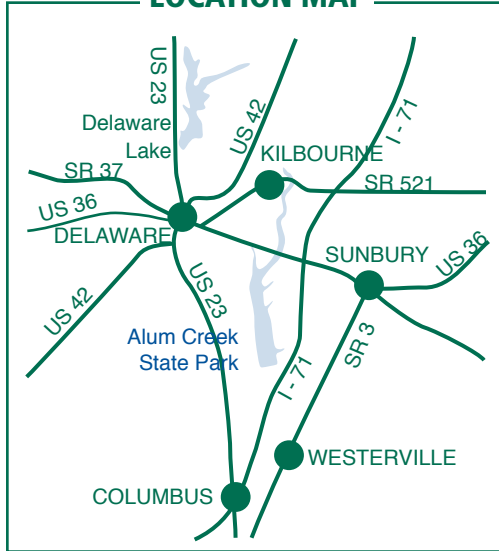

# Alum Creek State Park

3615 South Old State Road  
Delaware, Ohio 43015

(740) 548-4631 - Park Office  
(740) 548-4039 - Camp Office  
(740) 548-4509 - FAX

## LOCATION MAP

## LEGEND